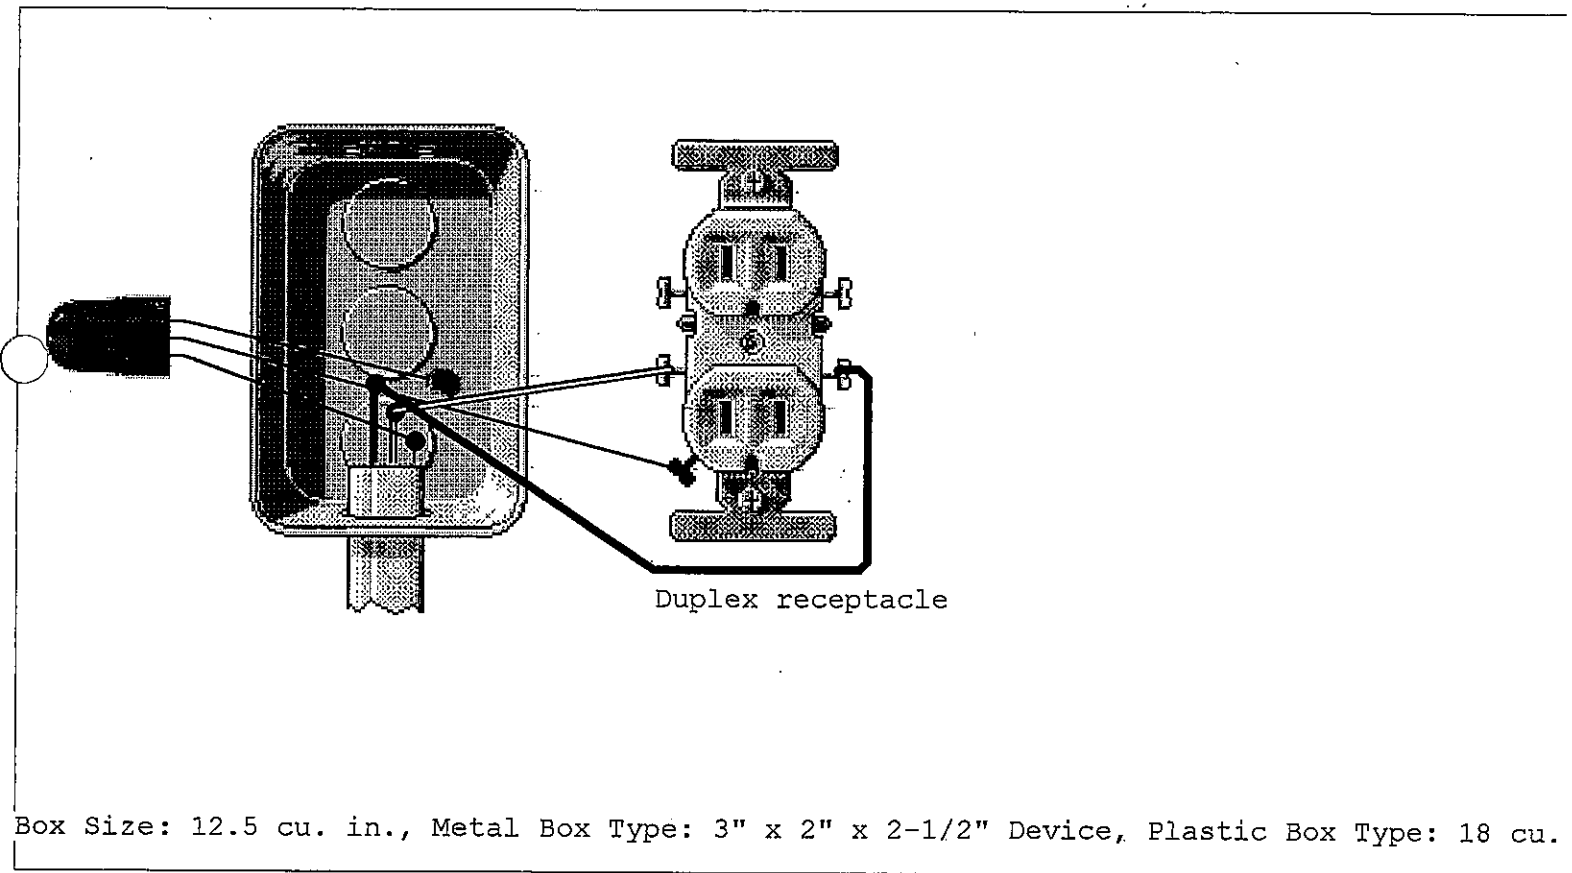

Circuit #1

Key: 2-Conductor 
3-Conductor 

Box Size: 17.5 cu. in., Metal Box Type: 3" x 2" x 3-1/2" Device, Plastic Box Type: 18 cu.

Key: Black 
 Red 
 White 
 Ground 

Circuit diagrams demonstrate the basic switching and branching in household lights, switches. They do not account for load -- the amount of power used.

The Simulator does not check for unused, bare wires in a box. Always remove them or cap the connectors in wiring your own circuitry.

Diagrams in this program depict grounding for metal boxes with non-metallic cable. Plastic require a ground to the box. Metal conduit systems require a ground from the box to all devices. Plastic boxes are not permitted for use with armored cable or conduit.

Box Size: 12.5 cu. in., Metal Box Type: 3" x 2" x 2-1/2" Device, Plastic Box Type: 18 cu.

Key: Black 
 Red 
 White 
 Ground 

Circuit diagrams demonstrate the basic switching and branching in household lights, switches. They do not account for load -- the amount of power used.