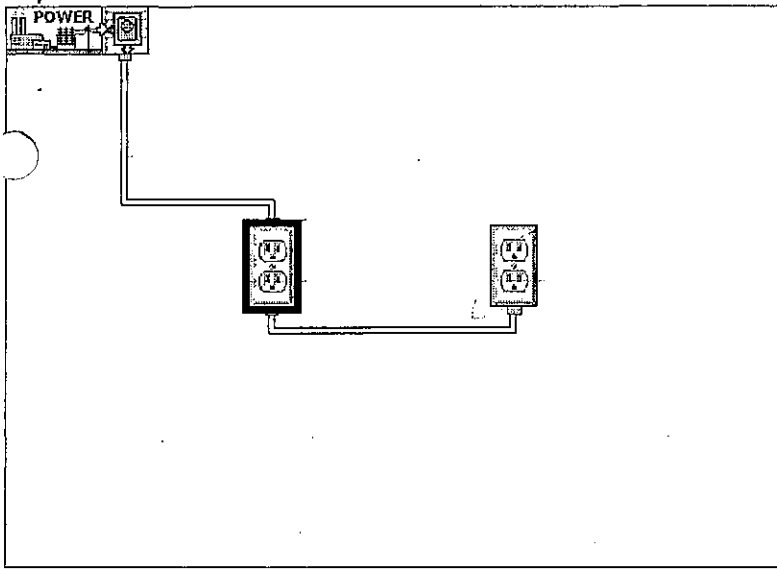

Circuit #1

Key: 2-Conductor 
3-Conductor 

Box Size: 17.5 cu. in., Metal Box Type: 3" x 2" x 3-1/2" Device, Plastic Box Type: 18 cu.

Key: Black 
 Red 
 White 
 Ground 

Circuit diagrams demonstrate the basic switching and branching in household lights, switches. They do not account for load -- the amount of power used.

The Simulator does not check for unused, bare wires in a box. Always remove them or cap the connectors in wiring your own circuitry.

Diagrams in this program depict grounding for metal boxes with non-metallic cable. Plastic require a ground to the box. Metal conduit systems require a ground from the box to all devices. Plastic boxes are not permitted for use with armored cable or conduit.

Box Size: 12.5 cu. in., Metal Box Type: 3" x 2" x 2-1/2" Device, Plastic Box Type: 18 cu.

Key: Black 
 Red 
 White 
 Ground 

Circuit diagrams demonstrate the basic switching and branching in household lights, switches. They do not account for load -- the amount of power used.