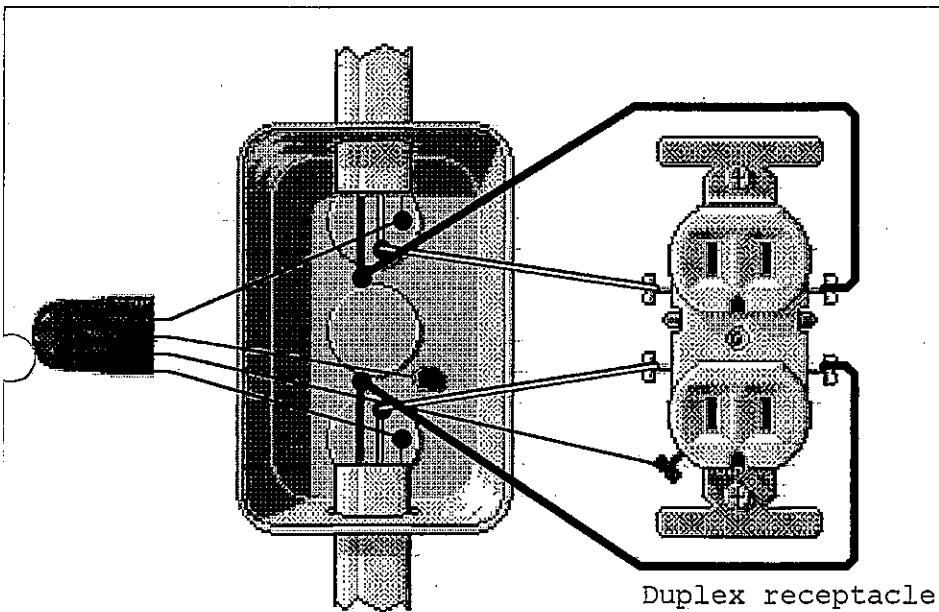

Circuit #1

Key: 2-Conductor 
3-Conductor 

Box Size: 17.5 cu. in., Metal Box Type: 3" x 2" x 3-1/2" Device, Plastic Box Type: 18 cu.

Key: Black 
 Red 
 White 
 Ground 

Circuit diagrams demonstrate the basic switching and branching in household lights, switches. They do not account for load -- the amount of power used.

The Simulator does not check for unused, bare wires in a box. Always remove them or cap the connectors in wiring your own circuitry.

Diagrams in this program depict grounding for metal boxes with non-metallic cable. Plastic require a ground to the box. Metal conduit systems require a ground from the box to all devices. Plastic boxes are not permitted for use with armored cable or conduit.

Box Size: 12.5 cu. in., Metal Box Type: 3" x 2" x 2-1/2" Device, Plastic Box Type: 18 cu.

Key: Black 
 Red 
 White 
 Ground 

Circuit diagrams demonstrate the basic switching and branching in household lights, switches. They do not account for load -- the amount of power used.