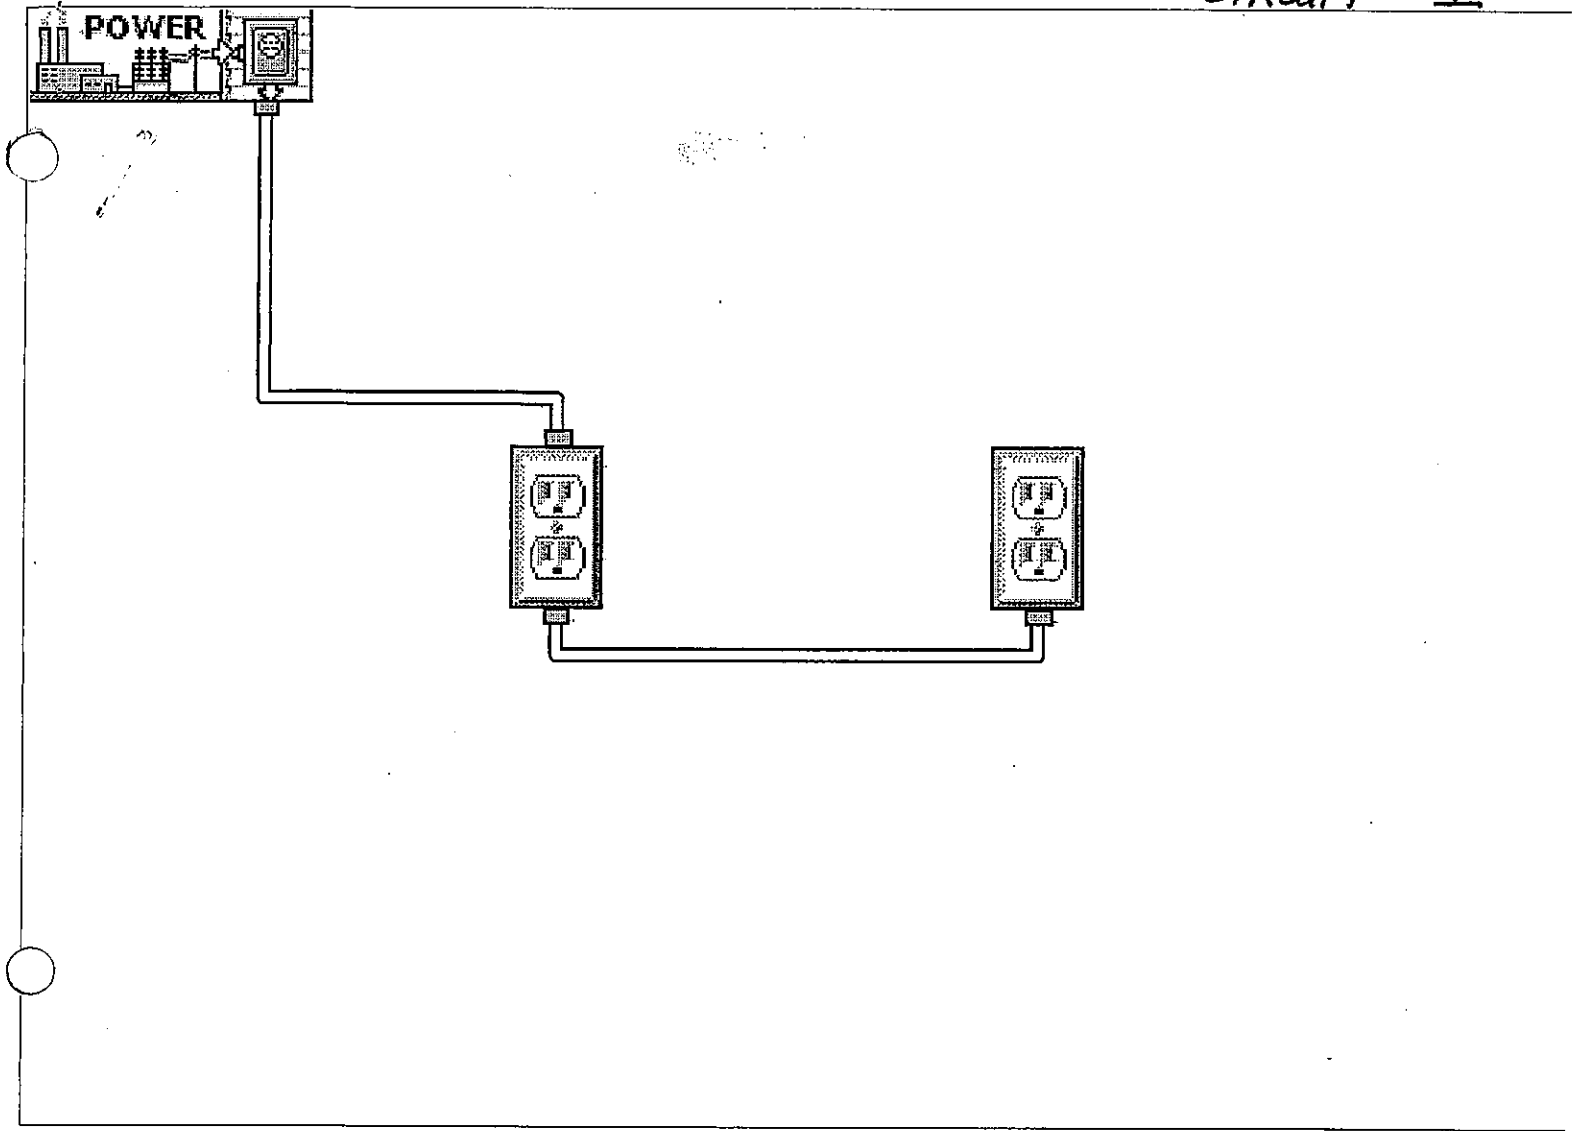

Circuit #1

Key: 2-Conductor 
3-Conductor 

Box Size: 17.5 cu. in., Metal Box Type: 3" x 2" x 3-1/2" Device, Plastic Box Type: 18 cu.

Key: Black 
 Red 
 White 
 Ground 

Circuit diagrams demonstrate the basic switching and branching in household lights, switches. They do not account for load -- the amount of power used.

The Simulator does not check for unused, bare wires in a box. Always remove them or cap the connectors in wiring your own circuitry.

Diagrams in this program depict grounding for metal boxes with non-metallic cable. Plastic require a ground to the box. Metal conduit systems require a ground from the box to all devices. Plastic boxes are not permitted for use with armored cable or conduit.

Red wire (longest wire emerging from cable) may print as white or black on some printers. path carefully before wiring.

Always obtain the proper permits for electrical work, and comply with local regulations.

Box Size: 12.5 cu. in., Metal Box Type: 3" x 2" x 2-1/2" Device, Plastic Box Type: 18 cu.

Key: Black 
 Red 
 White 
 Ground 

Circuit diagrams demonstrate the basic switching and branching in household lights, switches. They do not account for load -- the amount of power used.